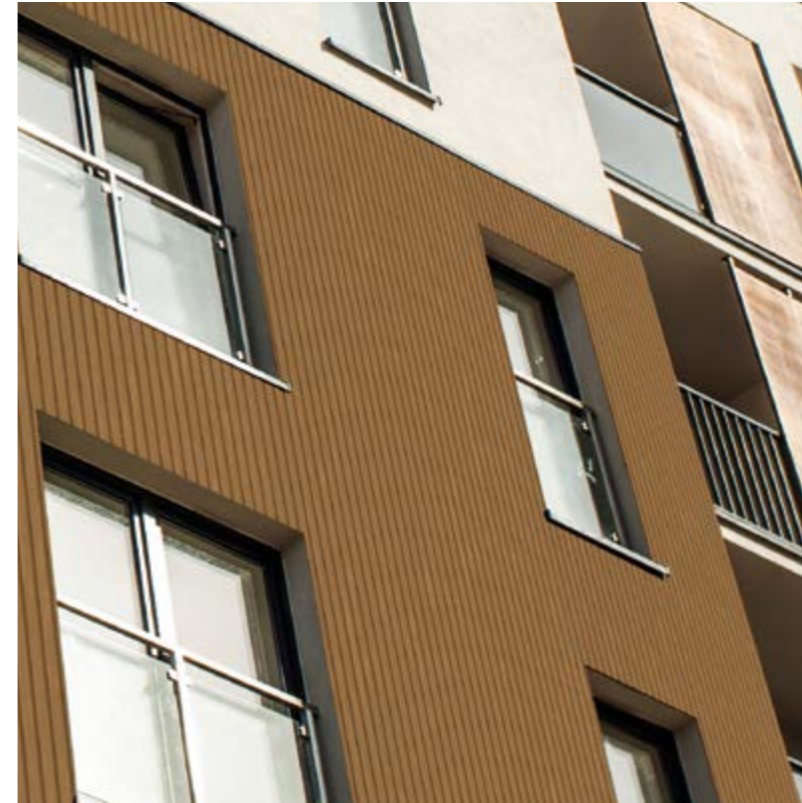

BOLIX SPEKTRUM 300+ Trendy 407
BOLIX WALL SLATS WOOD PANEL Golden Oak (BWD P 51)